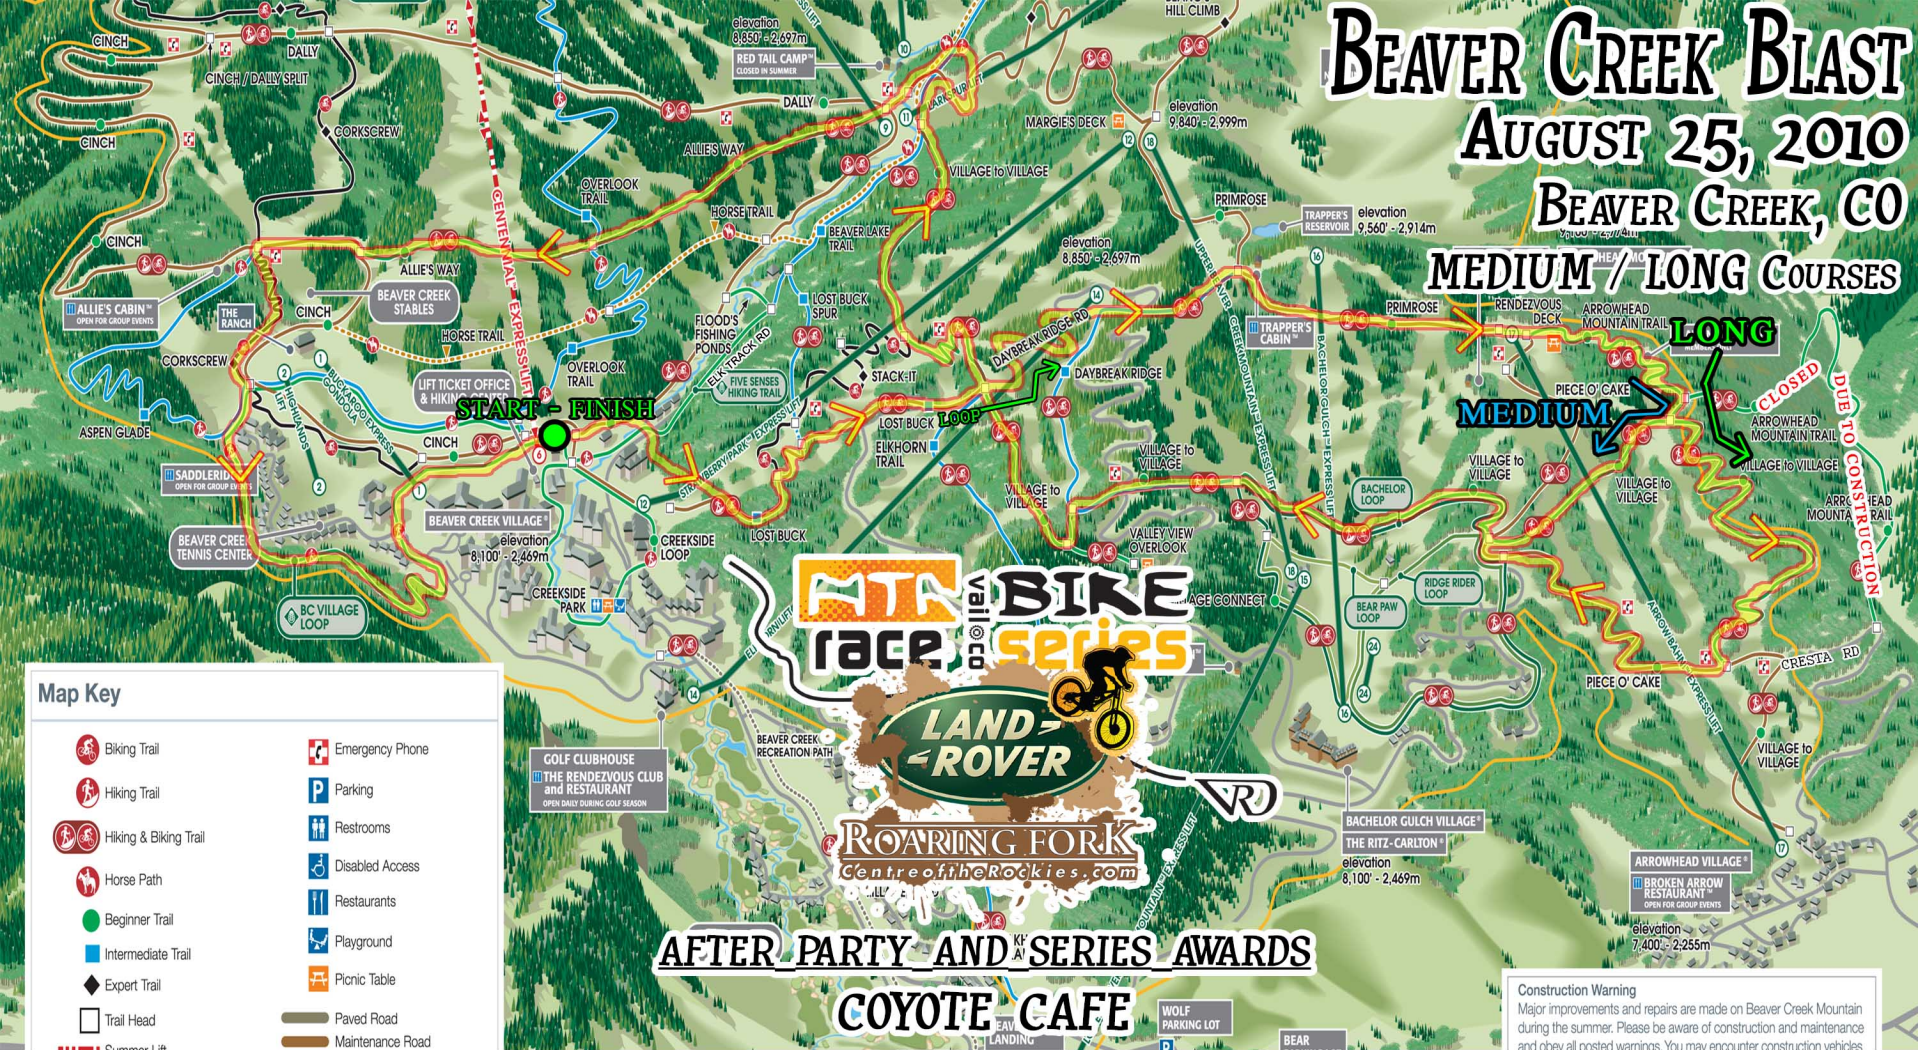

BEAVER CREEK BLAST

AUGUST 25, 2010

BEAVER CREEK, CO

MEDIUM / LONG COURSES

Map Key

	Biking Trail		Emergency Phone
	Hiking Trail		Parking
	Hiking & Biking Trail		Restrooms
	Horse Path		Disabled Access
	Beginner Trail		Restaurants
	Intermediate Trail		Playground
	Expert Trail		Picnic Table
	Trail Head		Paved Road
	Summer Lift		Maintenance Road

MTA BIKE
race series
vail.co

LAND ROVER

ROARING FORK
Centre of the Rockies.com

AFTER PARTY AND SERIES AWARDS

COYOTE CAFE

Construction Warning
Major improvements and repairs are made on Beaver Creek Mountain during the summer. Please be aware of construction and maintenance and obey all posted warnings. You may encounter construction vehicles.